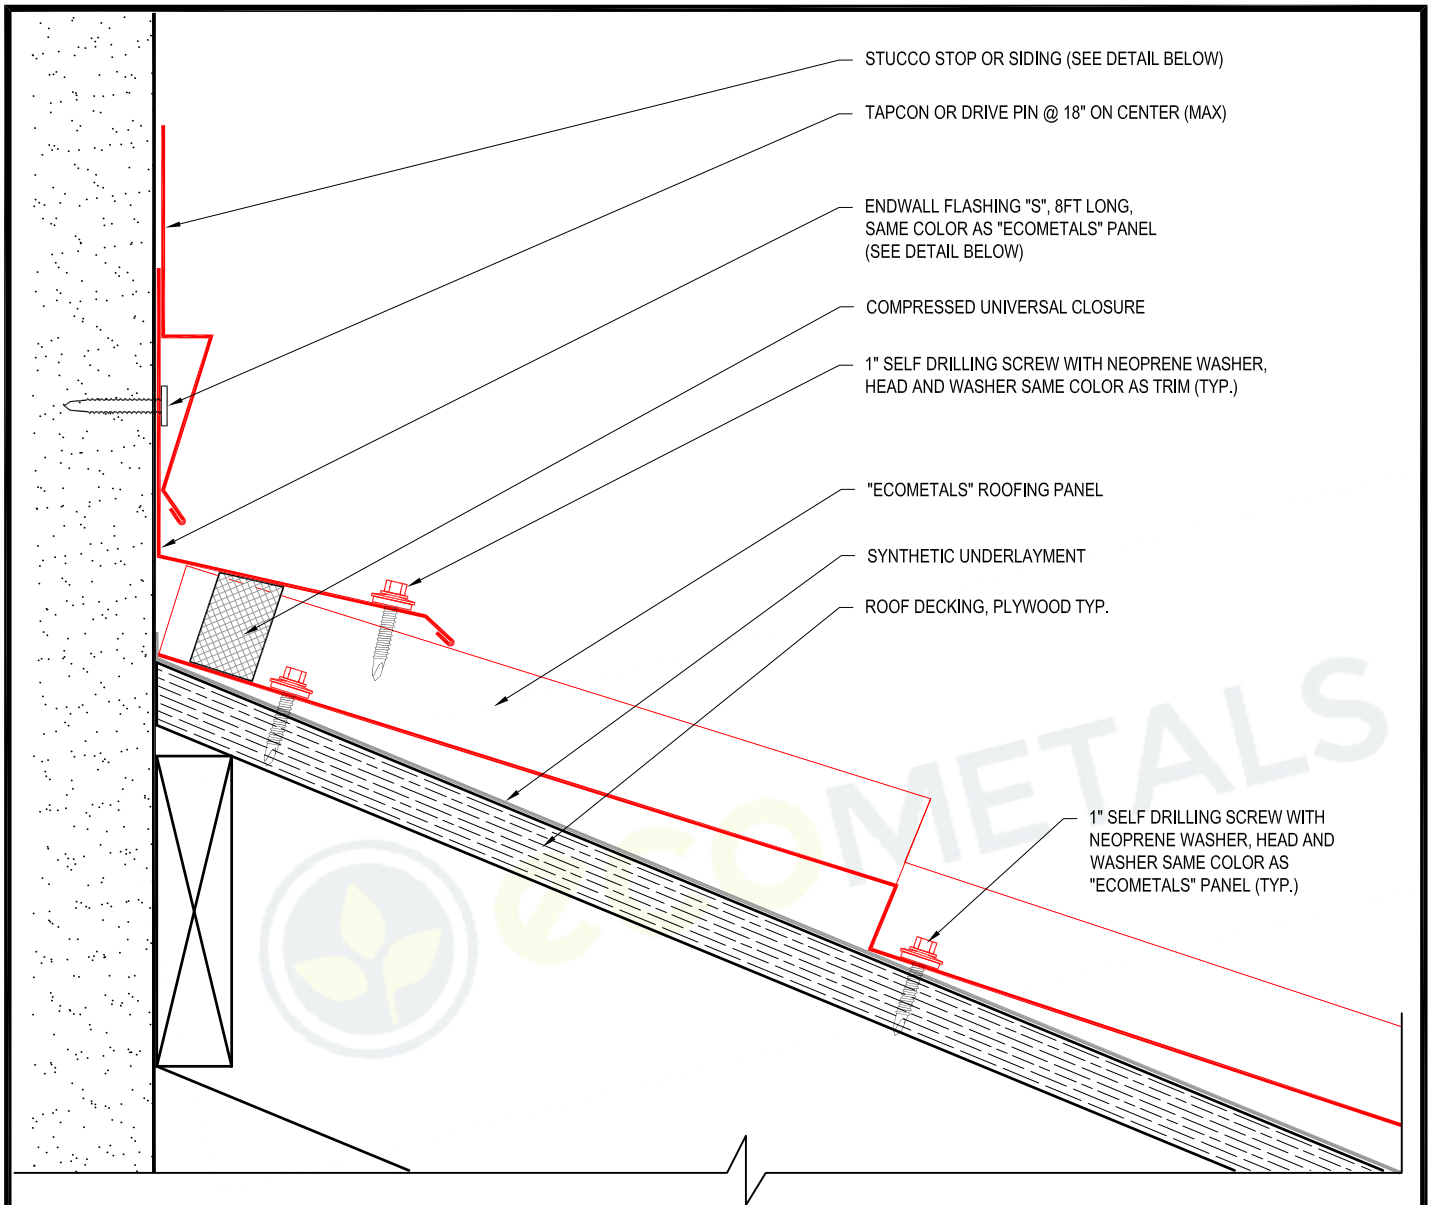

COPYRIGHT © ECOMETALS

ECOMETALS Co.
(347) 625-7545
info@ecometals.net

Title

ENDWALL FLASHING "S" DETAIL