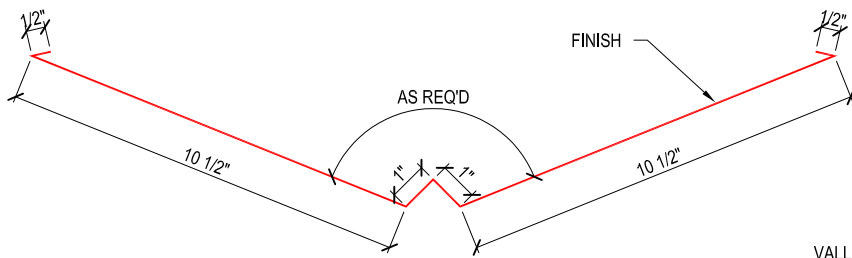

RIDGE CAP
 6'-6" LENGTH (6'-3" EFFECTIVE COVERAGE)
 SAME COLOR AS "ECOMETALS" PANEL

COPYRIGHT © ECOMETALS

ECOMETALS Co.
 (347) 625-7545
 info@ecometals.net

Title

VENTED RIDGE CAP DETAIL

RIDGE CAP
6'-6" LENGTH (6'-3" EFFECTIVE COVERAGE)
SAME COLOR AS "ECOMETALS" PANEL

PITCH TRANSITION FLASHING
8'-0" LENGTH
SAME COLOR AS "ECOMETALS" PANEL

1/2"

6"

1/4" CLOSED HEM

COPYRIGHT © ECOMETALS

ECOMETALS Co.
(347) 625-7545
info@ecometals.net

Title

PITCH TRANSITION FLASHING