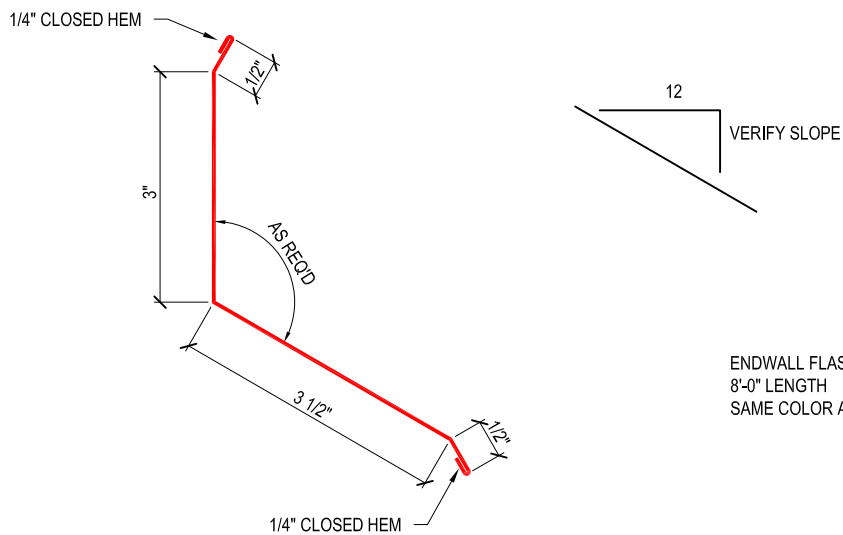

COPYRIGHT © ECOMETALS

ECOMETALS Co.
 (347) 625-7545
 info@ecometals.net

Title

EAVE TRIM DETAIL

ENDWALL FLASHING "B"
8'-0" LENGTH
SAME COLOR AS "ECOMETALS" PANEL

COPYRIGHT © ECOMETALS

ECOMETALS Co.
(347) 625-7545
info@ecometals.net

Title

ENDWALL FLASHING "B" DETAIL

COPYRIGHT © ECOMETALS

ECOMETALS Co.
 (347) 625-7545
 info@ecometals.net

Title

ENDWALL FLASHING "S" DETAIL

GABLE TRIM
8'-0" LENGTH
SAME COLOR AS "ECOMETALS" PANEL

COPYRIGHT © ECOMETALS

RIDGE CAP
 6'-6" LENGTH (6'-3" EFFECTIVE COVERAGE)
 SAME COLOR AS "ECOMETALS" PANEL

COPYRIGHT © ECOMETALS

ECOMETALS Co.
 (347) 625-7545
 info@ecometals.net

Title

VENTED RIDGE CAP DETAIL

RIDGE CAP
6'-6" LENGTH (6'-3" EFFECTIVE COVERAGE)
SAME COLOR AS "ECOMETALS" PANEL

COPYRIGHT © ECOMETALS

ECOMETALS Co.
(347) 625-7545
info@ecometals.net

Title

VENTED RIDGE CAP DETAIL

RIDGE/HIP CAP
 6'-6" LENGTH (6'-3" EFFECTIVE COVERAGE)
 SAME COLOR AS "ECOMETALS" PANEL

COPYRIGHT © ECOMETALS