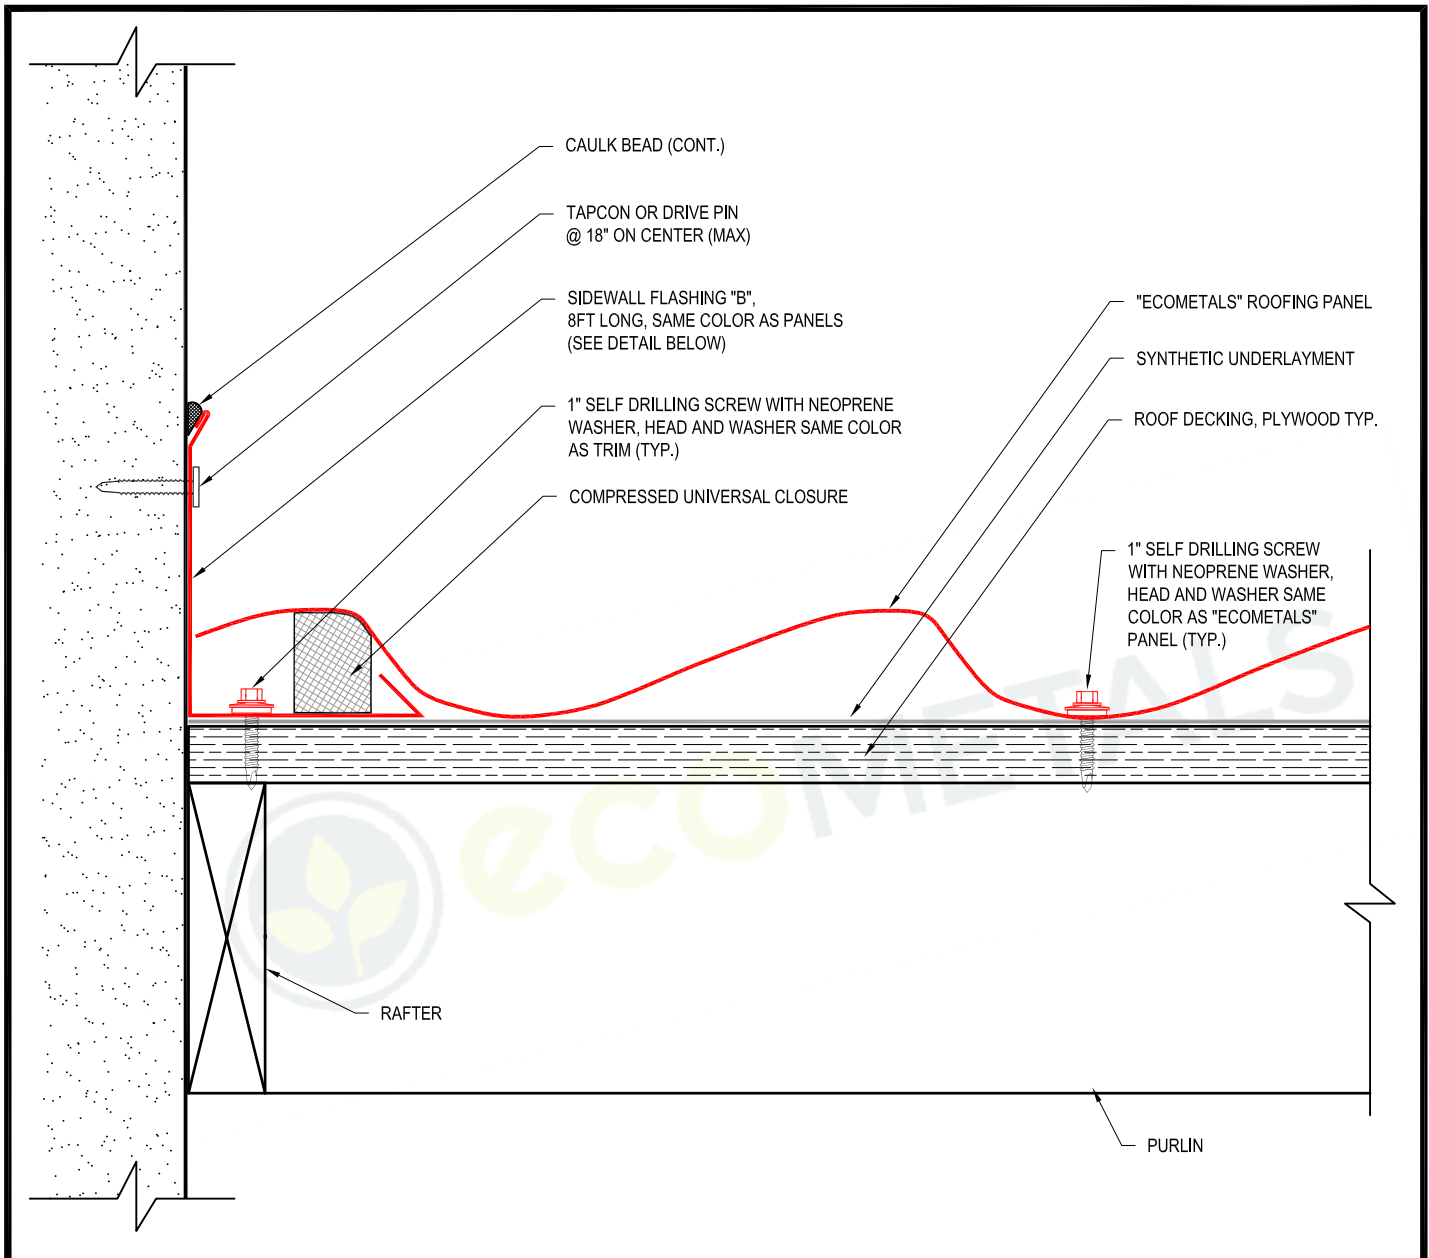

SIDEWALL FLASHING "B"
8'-0" LENGTH
SAME COLOR AS "ECOMETALS" PANEL

COPYRIGHT © ECOMETALS

ECOMETALS Co.
(347) 625-7545
info@ecometals.net

Title

SIDEWALL FLASHING "B" DETAIL