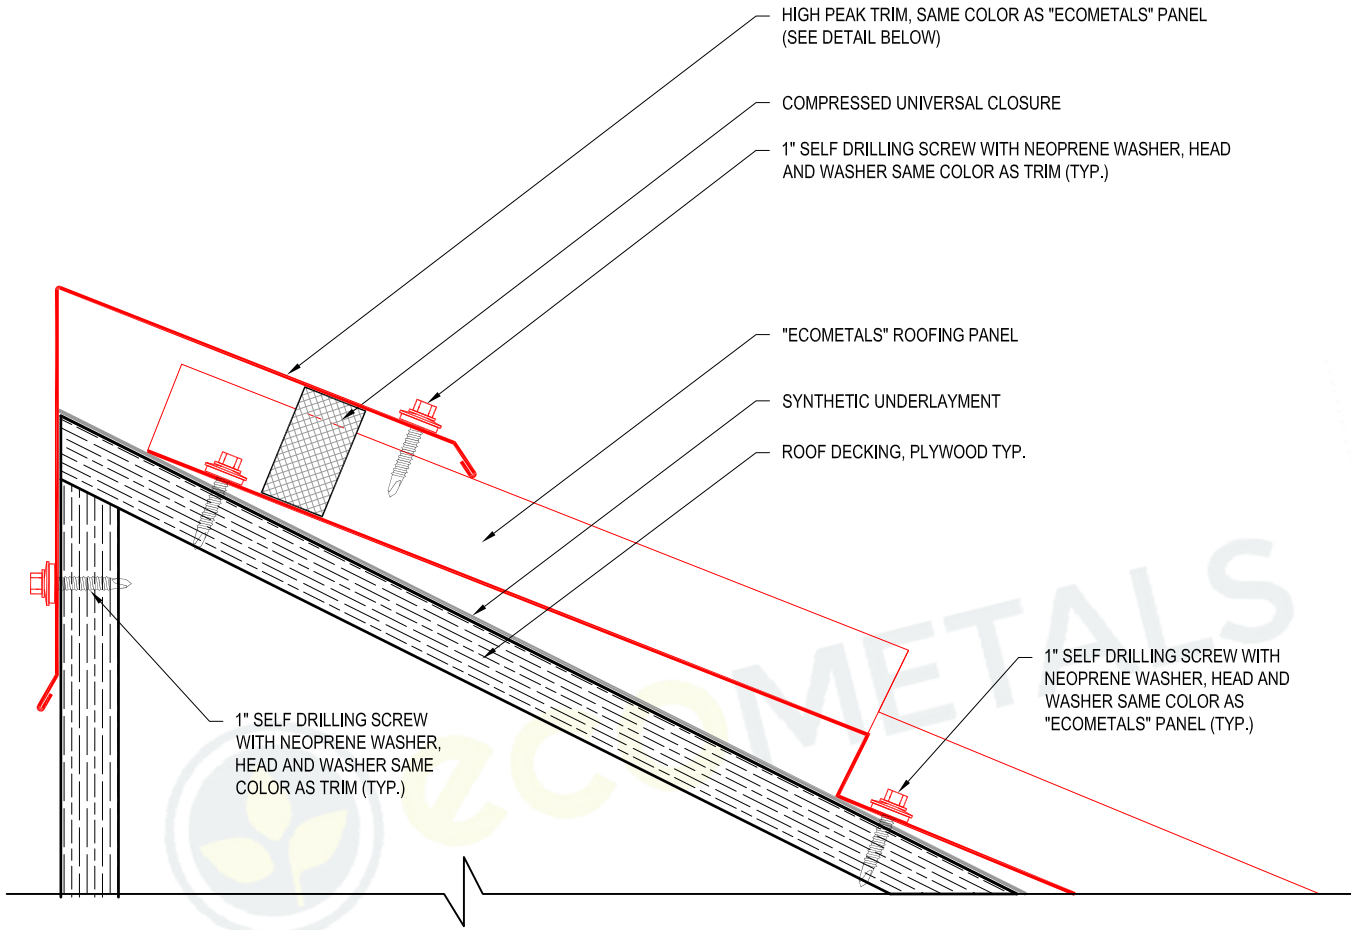

Title

ENDWALL FLASHING "B" DETAIL

COPYRIGHT © ECOMETALS

ECOMETALS Co.
 (347) 625-7545
 info@ecometals.net

Title

ENDWALL FLASHING "S" DETAIL

GABLE TRIM
8'-0" LENGTH
SAME COLOR AS "ECOMETALS" PANEL

COPYRIGHT © ECOMETALS

ECOMETALS Co.
(347) 625-7545
info@ecometals.net

Title

GABLE TRIM

HIGH PEAK TRIM
8'-0" LENGTH
SAME COLOR AS "ECOMETALS" PANEL

COPYRIGHT © ECOMETALS

ECOMETALS Co.
(347) 625-7545
info@ecometals.net

Title

HIGH PEAK TRIM

RIDGE CAP
 6'-6" LENGTH (6'-3" EFFECTIVE COVERAGE)
 SAME COLOR AS "ECOMETALS" PANEL

COPYRIGHT © ECOMETALS

ECOMETALS Co.
 (347) 625-7545
 info@ecometals.net

Title

VENTED RIDGE CAP DETAIL

RIDGE CAP
6'-6" LENGTH (6'-3" EFFECTIVE COVERAGE)
SAME COLOR AS "ECOMETALS" PANEL

COPYRIGHT © ECOMETALS

ECOMETALS Co.
(347) 625-7545
info@ecometals.net

Title

VENTED RIDGE CAP DETAIL

RIDGE/HIP CAP
 6'-6" LENGTH (6'-3" EFFECTIVE COVERAGE)
 SAME COLOR AS "ECOMETALS" PANEL

COPYRIGHT © ECOMETALS