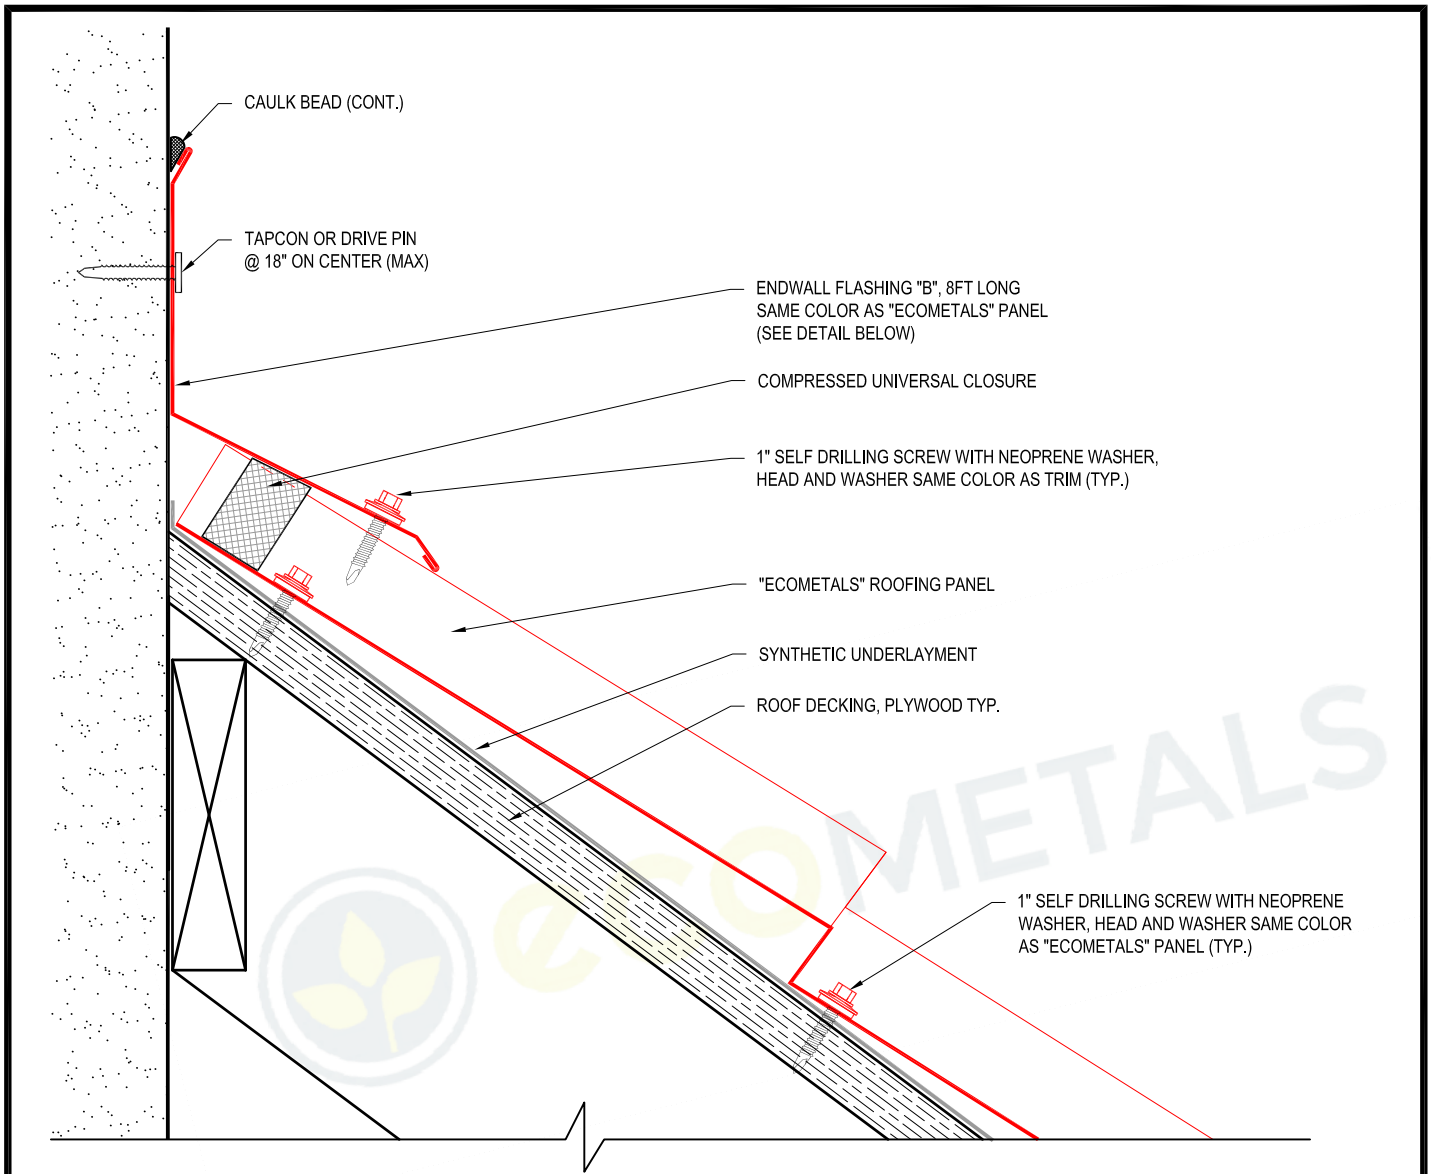

COPYRIGHT © ECOMETALS

ECOMETALS Co.
 (347) 625-7545
 info@ecometals.net

Title

EAVE TRIM DETAIL

ENDWALL FLASHING "B"
8'-0" LENGTH
SAME COLOR AS "ECOMETALS" PANEL

COPYRIGHT © ECOMETALS

ECOMETALS Co.
(347) 625-7545
info@ecometals.net

Title

ENDWALL FLASHING "B" DETAIL

COPYRIGHT © ECOMETALS

ECOMETALS Co.
 (347) 625-7545
 info@ecometals.net

Title

ENDWALL FLASHING "S" DETAIL

GABLE TRIM
8'-0" LENGTH
SAME COLOR AS "ECOMETALS" PANEL

COPYRIGHT © ECOMETALS

RIDGE CAP
 6'-6" LENGTH (6'-3" EFFECTIVE COVERAGE)
 SAME COLOR AS "ECOMETALS" PANEL

COPYRIGHT © ECOMETALS

ECOMETALS Co.
 (347) 625-7545
 info@ecometals.net

Title

VENTED RIDGE CAP DETAIL

RIDGE CAP
6'-6" LENGTH (6'-3" EFFECTIVE COVERAGE)
SAME COLOR AS "ECOMETALS" PANEL

COPYRIGHT © ECOMETALS

ECOMETALS Co.
(347) 625-7545
info@ecometals.net

Title

VENTED RIDGE CAP DETAIL

RIDGE/HIP CAP
 6'-6" LENGTH (6'-3" EFFECTIVE COVERAGE)
 SAME COLOR AS "ECOMETALS" PANEL

COPYRIGHT © ECOMETALS