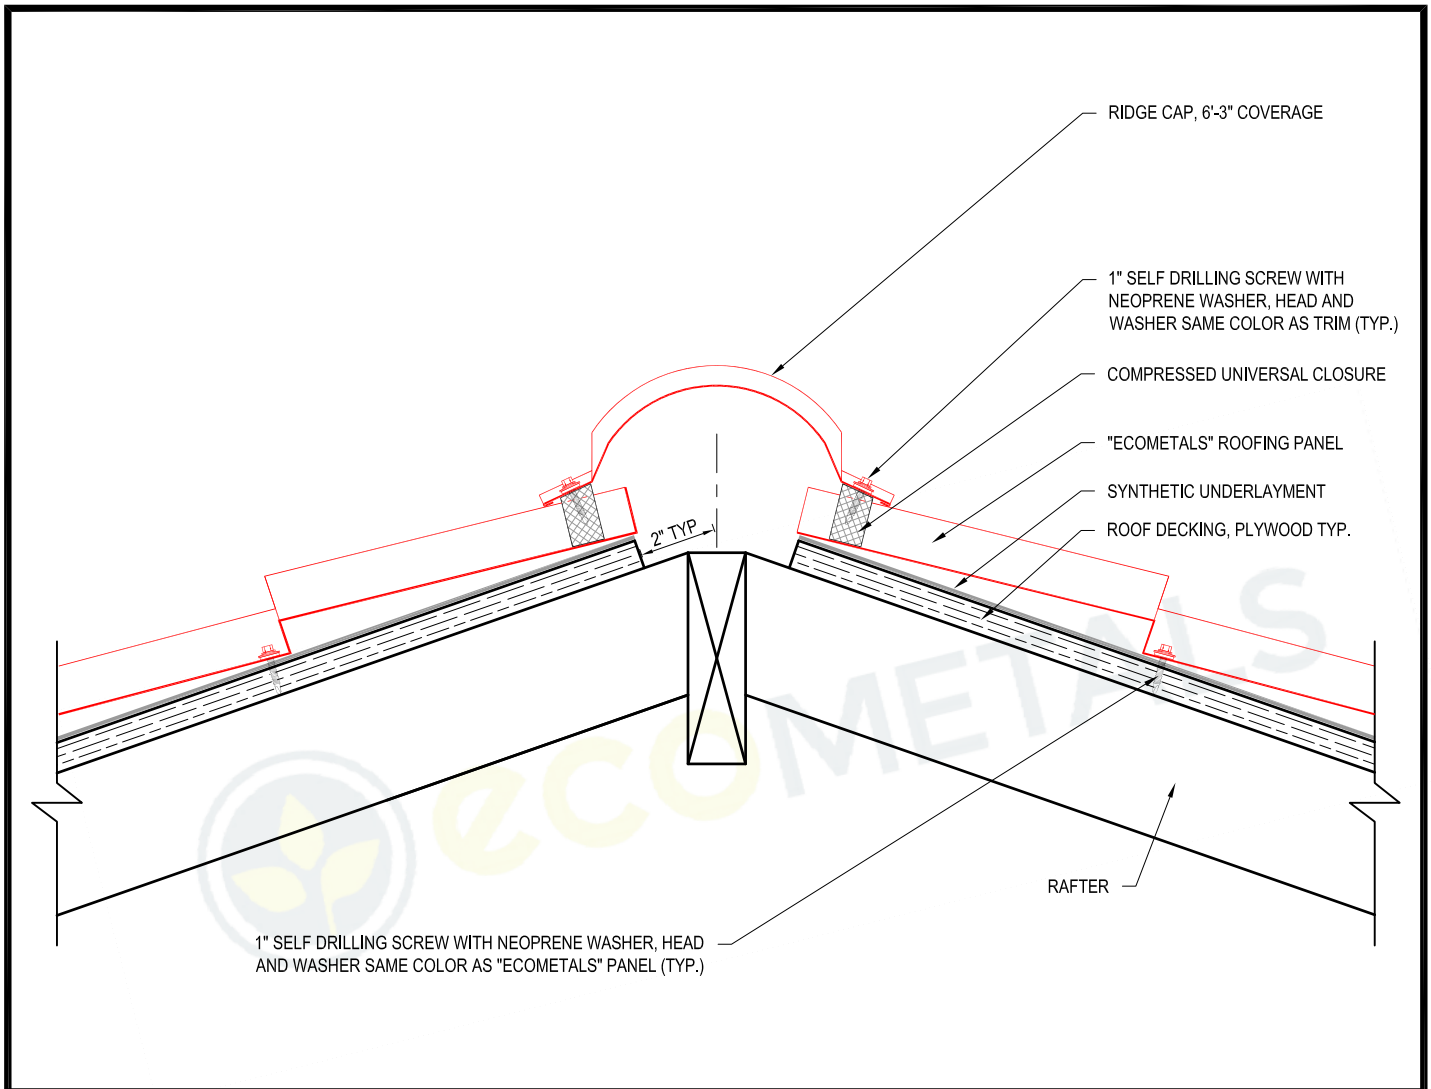

RIDGE CAP
 6'-6" LENGTH (6'-3" EFFECTIVE COVERAGE)
 SAME COLOR AS "ECOMETALS" PANEL

COPYRIGHT © ECOMETALS

ECOMETALS Co.
 (347) 625-7545
 info@ecometals.net

Title

VENTED RIDGE CAP DETAIL

RIDGE CAP
6'-6" LENGTH (6'-3" EFFECTIVE COVERAGE)
SAME COLOR AS "ECOMETALS" PANEL

COPYRIGHT © ECOMETALS

ECOMETALS Co.
(347) 625-7545
info@ecometals.net

Title

VENTED RIDGE CAP DETAIL

RIDGE/HIP CAP
 6'-6" LENGTH (6'-3" EFFECTIVE COVERAGE)
 SAME COLOR AS "ECOMETALS" PANEL

COPYRIGHT © ECOMETALS