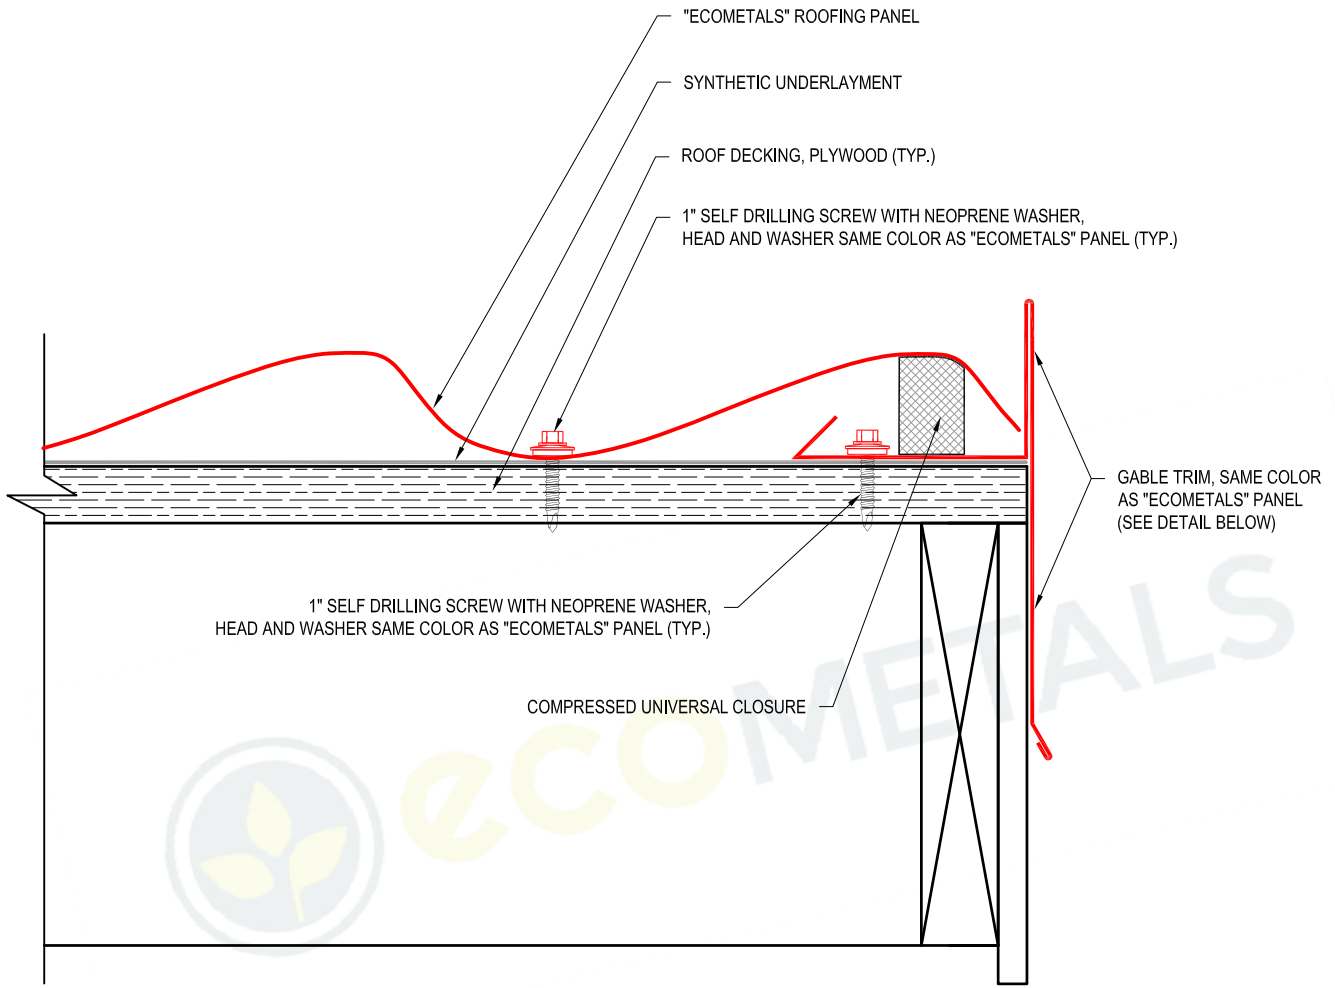

Title

ENDWALL FLASHING "B" DETAIL

COPYRIGHT © ECOMETALS

ECOMETALS Co.
 (347) 625-7545
 info@ecometals.net

Title

ENDWALL FLASHING "S" DETAIL

GABLE TRIM
8'-0" LENGTH
SAME COLOR AS "ECOMETALS" PANEL

COPYRIGHT © ECOMETALS

ECOMETALS Co.
(347) 625-7545
info@ecometals.net

Title

GABLE TRIM

HIGH PEAK TRIM
8'-0" LENGTH
SAME COLOR AS "ECOMETALS" PANEL

COPYRIGHT © ECOMETALS

ECOMETALS Co.
(347) 625-7545
info@ecometals.net

Title

HIGH PEAK TRIM

RIDGE CAP
 6'-6" LENGTH (6'-3" EFFECTIVE COVERAGE)
 SAME COLOR AS "ECOMETALS" PANEL

COPYRIGHT © ECOMETALS

ECOMETALS Co.
 (347) 625-7545
 info@ecometals.net

Title

VENTED RIDGE CAP DETAIL

RIDGE CAP
6'-6" LENGTH (6'-3" EFFECTIVE COVERAGE)
SAME COLOR AS "ECOMETALS" PANEL

COPYRIGHT © ECOMETALS

ECOMETALS Co.
(347) 625-7545
info@ecometals.net

Title

VENTED RIDGE CAP DETAIL

RIDGE/HIP CAP
 6'-6" LENGTH (6'-3" EFFECTIVE COVERAGE)
 SAME COLOR AS "ECOMETALS" PANEL

COPYRIGHT © ECOMETALS