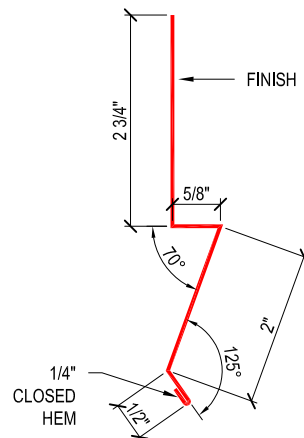

STUCCO STOP 8'-0" LENGTH
SAME COLOR AS
"ECOMETALS" PANEL

COPYRIGHT © ECOMETALS

ECOMETALS Co.
(347) 625-7545
info@ecometals.net

Title
SIDEWALL FLASHING "S" DETAIL