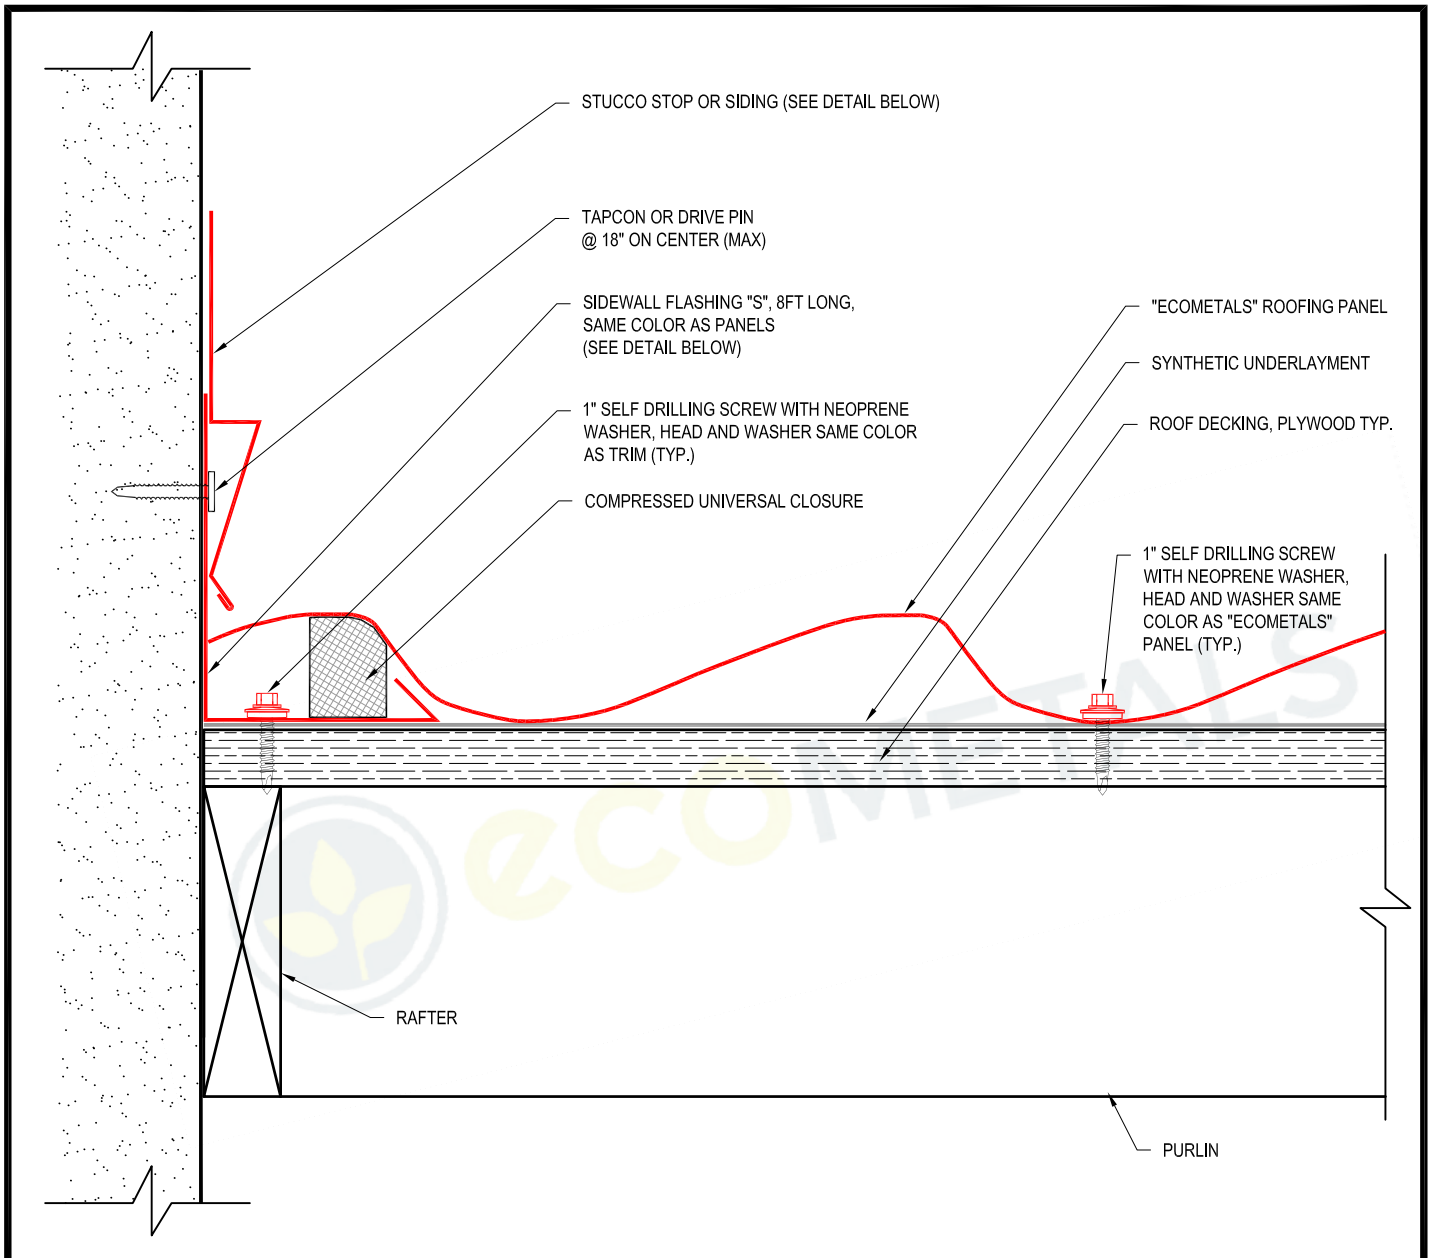

SIDEWALL FLASHING "S"
8'-0" LENGTH
SAME COLOR AS
"ECOMETALS" PANEL