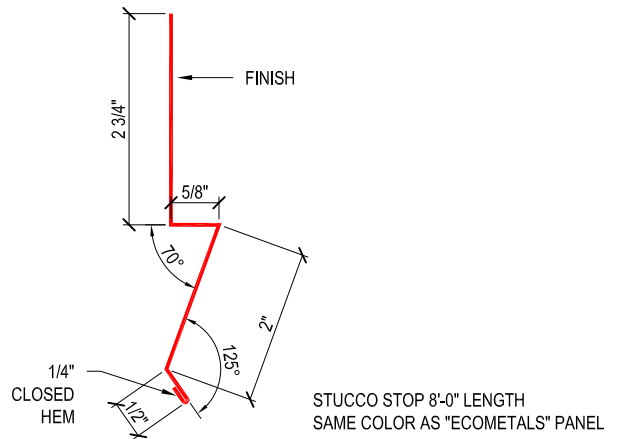

COPYRIGHT © ECOMETALS

ECOMETALS Co.
(347) 625-7545
info@ecometals.net

Title

ENDWALL FLASHING "S" DETAIL