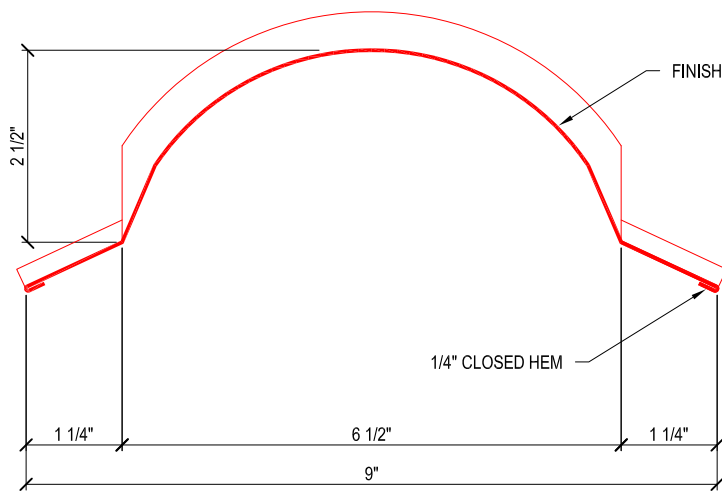

RIDGE CAP
 6'-6" LENGTH (6'-3" EFFECTIVE COVERAGE)
 SAME COLOR AS "ECOMETALS" PANEL

COPYRIGHT © ECOMETALS

ECOMETALS Co.
 (347) 625-7545
 info@ecometals.net

Title

VENTED RIDGE CAP DETAIL

RIDGE CAP
6'-6" LENGTH (6'-3" EFFECTIVE COVERAGE)
SAME COLOR AS "ECOMETALS" PANEL

COPYRIGHT © ECOMETALS

ECOMETALS Co.
(347) 625-7545
info@ecometals.net

Title

VENTED RIDGE CAP DETAIL

RIDGE/HIP CAP
 6'-6" LENGTH (6'-3" EFFECTIVE COVERAGE)
 SAME COLOR AS "ECOMETALS" PANEL

COPYRIGHT © ECOMETALS