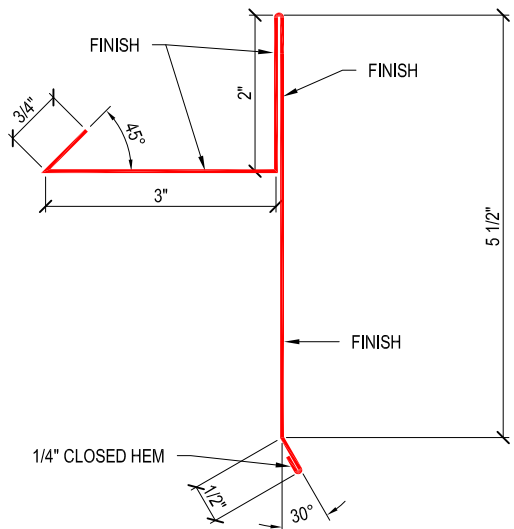

Title

ENDWALL FLASHING "B" DETAIL

COPYRIGHT © ECOMETALS

ECOMETALS Co.
 (347) 625-7545
 info@ecometals.net

Title

ENDWALL FLASHING "S" DETAIL

GABLE TRIM
8'-0" LENGTH
SAME COLOR AS "ECOMETALS" PANEL

COPYRIGHT © ECOMETALS

ECOMETALS Co.
(347) 625-7545
info@ecometals.net

Title

GABLE TRIM

HIGH PEAK TRIM
8'-0" LENGTH
SAME COLOR AS "ECOMETALS" PANEL

COPYRIGHT © ECOMETALS

ECOMETALS Co.
(347) 625-7545
info@ecometals.net

Title

HIGH PEAK TRIM

RIDGE CAP
 6'-6" LENGTH (6'-3" EFFECTIVE COVERAGE)
 SAME COLOR AS "ECOMETALS" PANEL

COPYRIGHT © ECOMETALS

ECOMETALS Co.
 (347) 625-7545
 info@ecometals.net

Title

VENTED RIDGE CAP DETAIL

RIDGE CAP
6'-6" LENGTH (6'-3" EFFECTIVE COVERAGE)
SAME COLOR AS "ECOMETALS" PANEL

COPYRIGHT © ECOMETALS

ECOMETALS Co.
(347) 625-7545
info@ecometals.net

Title

VENTED RIDGE CAP DETAIL

RIDGE/HIP CAP
 6'-6" LENGTH (6'-3" EFFECTIVE COVERAGE)
 SAME COLOR AS "ECOMETALS" PANEL

COPYRIGHT © ECOMETALS