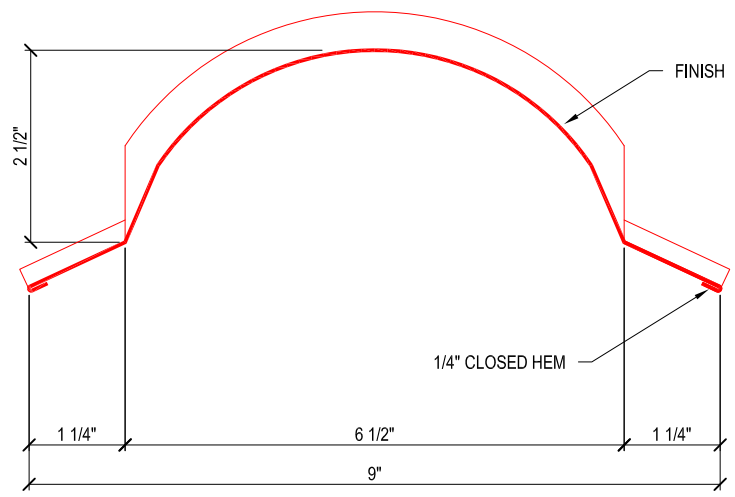

ECOMETALS Co.
(347) 625-7545
info@ecometals.net

Title

GABLE TRIM

HIGH PEAK TRIM
8'-0" LENGTH
SAME COLOR AS "ECOMETALS" PANEL

COPYRIGHT © ECOMETALS

ECOMETALS Co.
(347) 625-7545
info@ecometals.net

Title

HIGH PEAK TRIM

RIDGE CAP
 6'-6" LENGTH (6'-3" EFFECTIVE COVERAGE)
 SAME COLOR AS "ECOMETALS" PANEL

COPYRIGHT © ECOMETALS

ECOMETALS Co.
 (347) 625-7545
 info@ecometals.net

Title

VENTED RIDGE CAP DETAIL

RIDGE CAP
6'-6" LENGTH (6'-3" EFFECTIVE COVERAGE)
SAME COLOR AS "ECOMETALS" PANEL

COPYRIGHT © ECOMETALS

ECOMETALS Co.
(347) 625-7545
info@ecometals.net

Title

VENTED RIDGE CAP DETAIL

RIDGE/HIP CAP
 6'-6" LENGTH (6'-3" EFFECTIVE COVERAGE)
 SAME COLOR AS "ECOMETALS" PANEL

COPYRIGHT © ECOMETALS