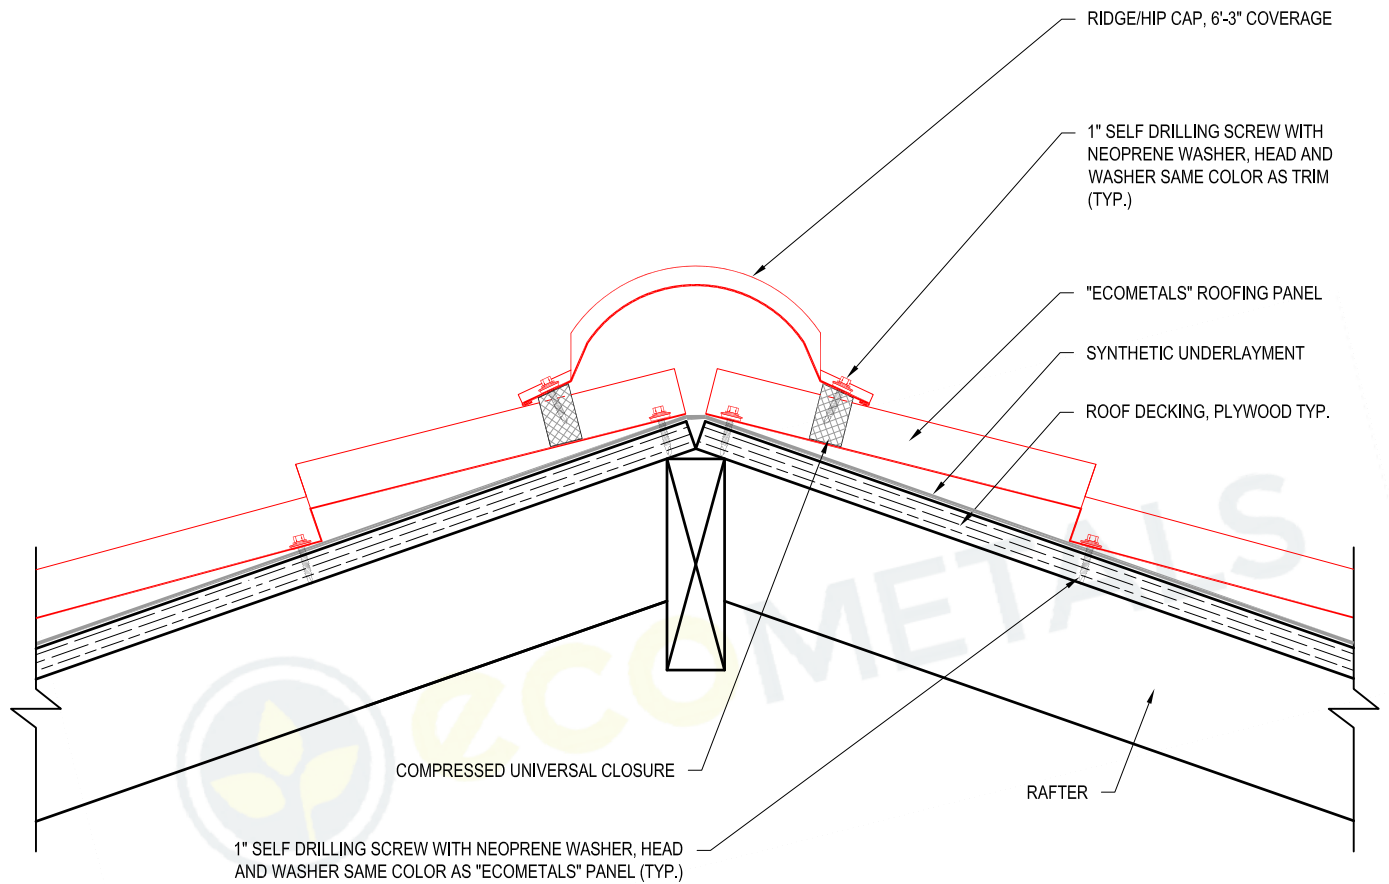

RIDGE CAP
 6'-6" LENGTH (6'-3" EFFECTIVE COVERAGE)
 SAME COLOR AS "ECOMETALS" PANEL

COPYRIGHT © ECOMETALS

ECOMETALS Co.
 (347) 625-7545
 info@ecometals.net

Title

VENTED RIDGE CAP DETAIL

RIDGE CAP
6'-6" LENGTH (6'-3" EFFECTIVE COVERAGE)
SAME COLOR AS "ECOMETALS" PANEL

COPYRIGHT © ECOMETALS

ECOMETALS Co.
(347) 625-7545
info@ecometals.net

Title

VENTED RIDGE CAP DETAIL

RIDGE/HIP CAP
 6'-6" LENGTH (6'-3" EFFECTIVE COVERAGE)
 SAME COLOR AS "ECOMETALS" PANEL

COPYRIGHT © ECOMETALS