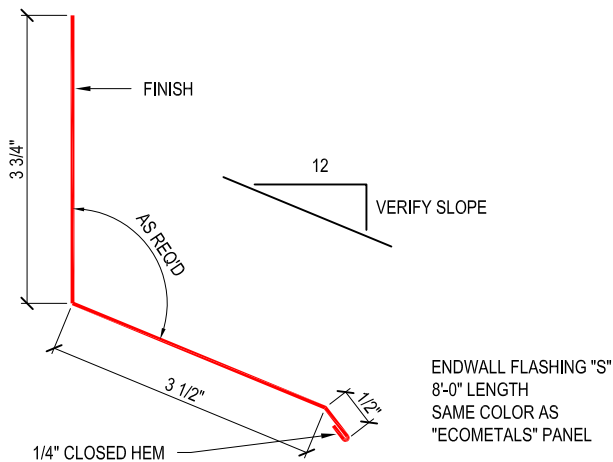

COPYRIGHT © ECOMETALS

ECOMETALS Co.
(347) 625-7545
info@ecometals.net

Title

ENDWALL FLASHING "S" DETAIL