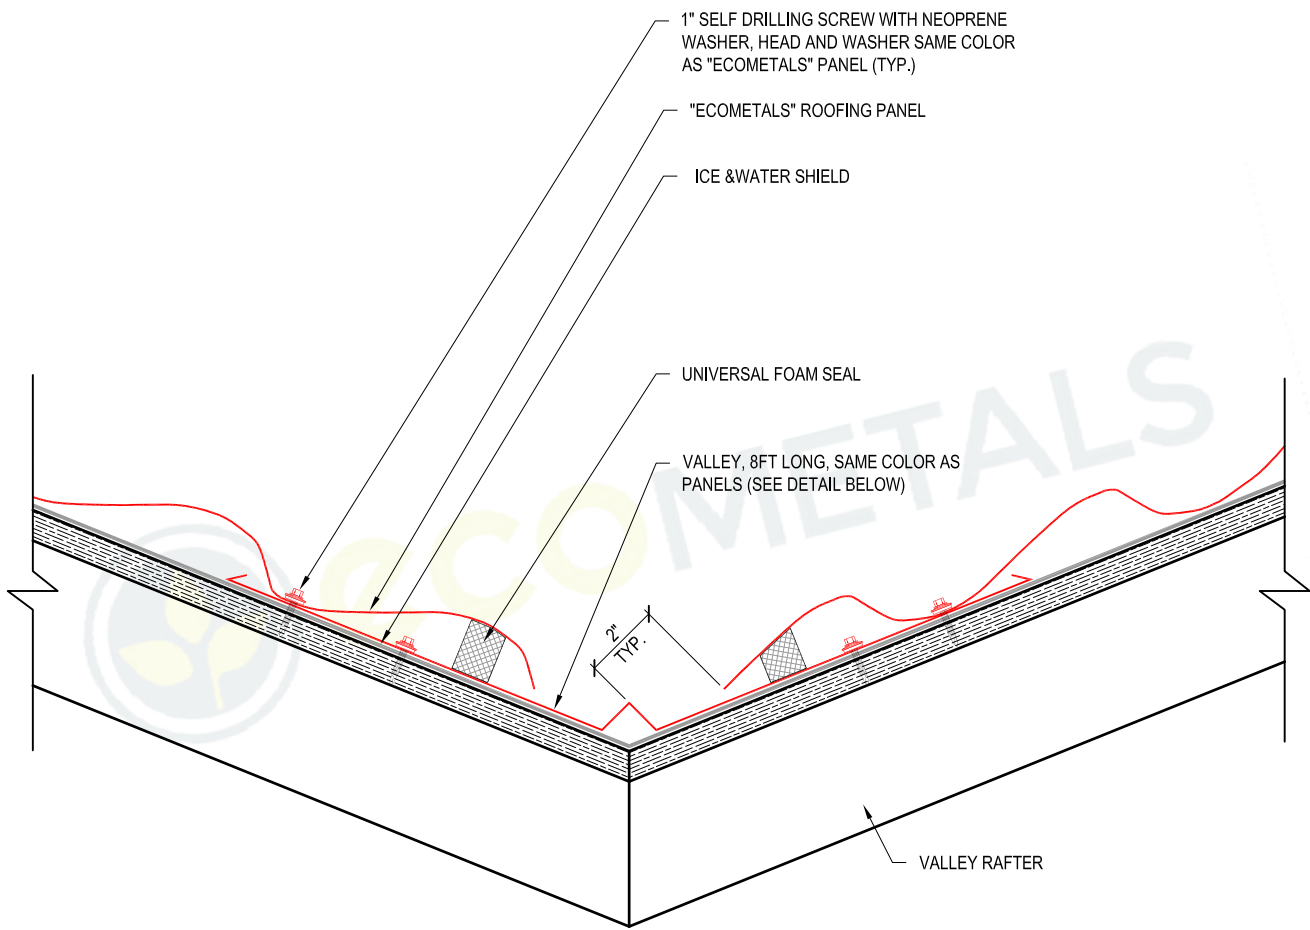

SYNTHETIC UNDERLAYMENT

ROOF DECKING, PLYWOOD TYP.

"ECOMETALS" ROOFING PANEL

1" SELF DRILLING SCREW WITH NEOPRENE WASHER, HEAD AND WASHER SAME COLOR AS TRIM (TYP.)

RAFTER

FINISH

9 1/4"

AS REQ'D

PITCH TRANSITION FLASHING
8'-0" LENGTH
SAME COLOR AS "ECOMETALS" PANEL

1/2"

6"

1/4" CLOSED HEM

COPYRIGHT © ECOMETALS

ECOMETALS Co.
(347) 625-7545
info@ecometals.net

Title

PITCH TRANSITION FLASHING

VALLEY
8'-0" LENGTH
SAME COLOR AS "ECOMETALS" PANEL

COPYRIGHT © ECOMETALS

ECOMETALS Co.
(347) 625-7545
info@ecometals.net

Title

VALLEY DETAIL