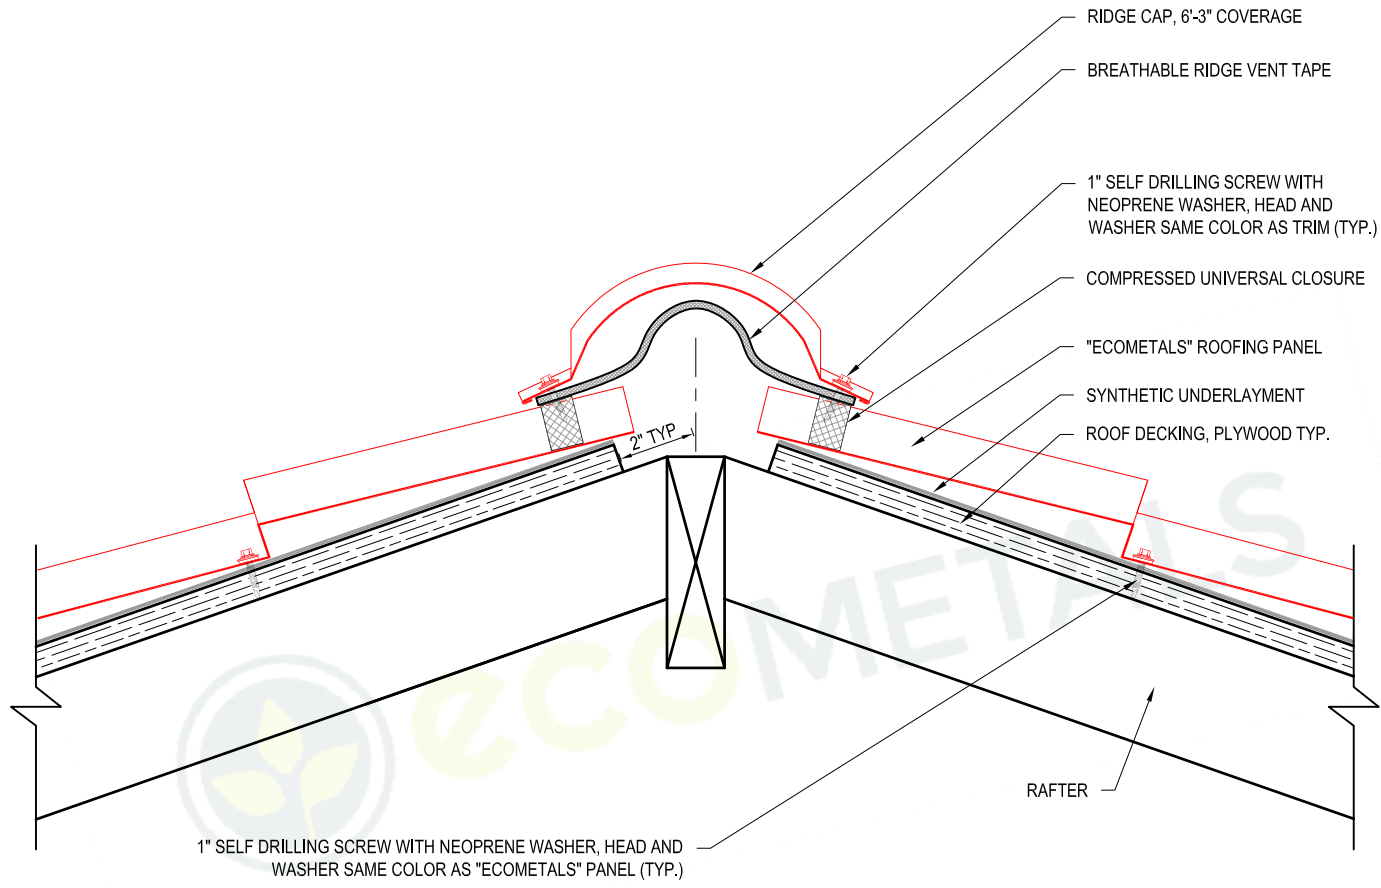

ECOMETALS Co.
(347) 625-7545
info@ecometals.net

Title

GABLE TRIM

HIGH PEAK TRIM
8'-0" LENGTH
SAME COLOR AS "ECOMETALS" PANEL

COPYRIGHT © ECOMETALS

ECOMETALS Co.
(347) 625-7545
info@ecometals.net

Title

HIGH PEAK TRIM

RIDGE CAP
 6'-6" LENGTH (6'-3" EFFECTIVE COVERAGE)
 SAME COLOR AS "ECOMETALS" PANEL

COPYRIGHT © ECOMETALS

ECOMETALS Co.
 (347) 625-7545
 info@ecometals.net

Title

VENTED RIDGE CAP DETAIL

RIDGE CAP
6'-6" LENGTH (6'-3" EFFECTIVE COVERAGE)
SAME COLOR AS "ECOMETALS" PANEL

COPYRIGHT © ECOMETALS

ECOMETALS Co.
(347) 625-7545
info@ecometals.net

Title

VENTED RIDGE CAP DETAIL

RIDGE/HIP CAP
 6'-6" LENGTH (6'-3" EFFECTIVE COVERAGE)
 SAME COLOR AS "ECOMETALS" PANEL

COPYRIGHT © ECOMETALS