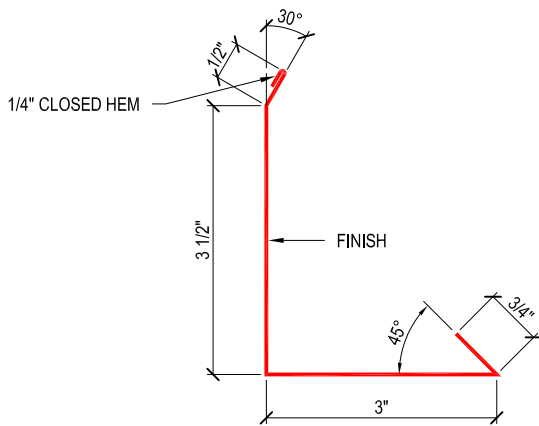

SIDEWALL FLASHING "B"
8'-0" LENGTH
SAME COLOR AS "ECOMETALS" PANEL

COPYRIGHT © ECOMETALS

ECOMETALS Co.
(347) 625-7545
info@ecometals.net

Title

SIDEWALL FLASHING "B" DETAIL