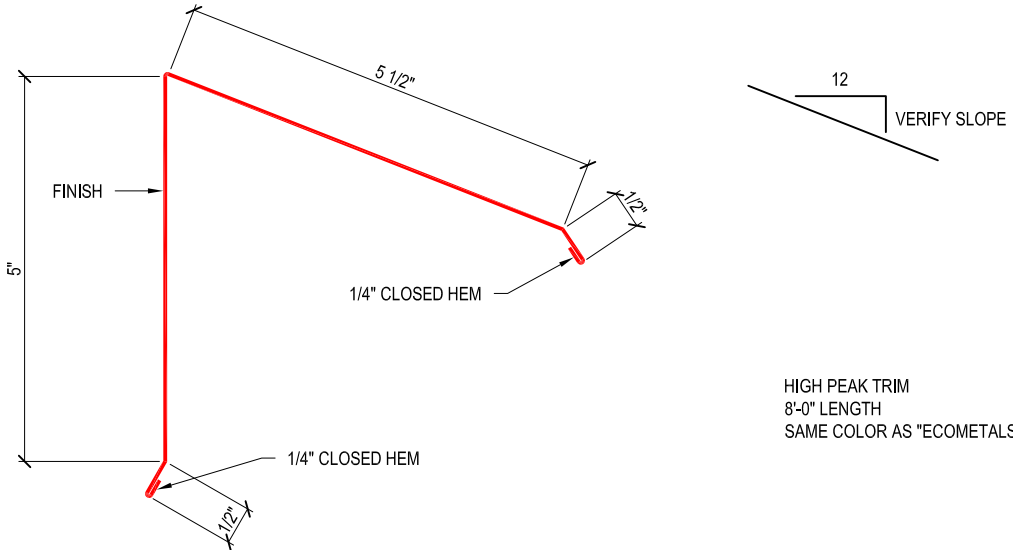

Title

ENDWALL FLASHING "B" DETAIL

COPYRIGHT © ECOMETALS

ECOMETALS Co.
 (347) 625-7545
 info@ecometals.net

Title

ENDWALL FLASHING "S" DETAIL

GABLE TRIM
8'-0" LENGTH
SAME COLOR AS "ECOMETALS" PANEL

COPYRIGHT © ECOMETALS

ECOMETALS Co.
(347) 625-7545
info@ecometals.net

Title

GABLE TRIM

HIGH PEAK TRIM
8'-0" LENGTH
SAME COLOR AS "ECOMETALS" PANEL

COPYRIGHT © ECOMETALS

ECOMETALS Co.
(347) 625-7545
info@ecometals.net

Title

HIGH PEAK TRIM

RIDGE CAP
 6'-6" LENGTH (6'-3" EFFECTIVE COVERAGE)
 SAME COLOR AS "ECOMETALS" PANEL

COPYRIGHT © ECOMETALS

ECOMETALS Co.
 (347) 625-7545
 info@ecometals.net

Title

VENTED RIDGE CAP DETAIL

RIDGE CAP
6'-6" LENGTH (6'-3" EFFECTIVE COVERAGE)
SAME COLOR AS "ECOMETALS" PANEL

COPYRIGHT © ECOMETALS

ECOMETALS Co.
(347) 625-7545
info@ecometals.net

Title

VENTED RIDGE CAP DETAIL

RIDGE/HIP CAP
 6'-6" LENGTH (6'-3" EFFECTIVE COVERAGE)
 SAME COLOR AS "ECOMETALS" PANEL

COPYRIGHT © ECOMETALS