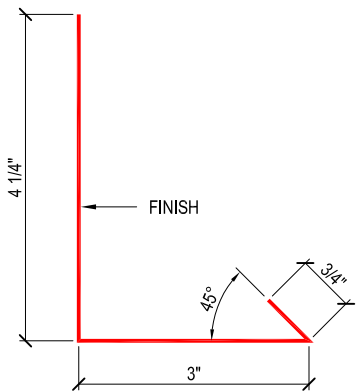

RIDGE CAP
 6'-6" LENGTH (6'-3" EFFECTIVE COVERAGE)
 SAME COLOR AS "ECOMETALS" PANEL

COPYRIGHT © ECOMETALS

ECOMETALS Co.
 (347) 625-7545
 info@ecometals.net

Title

VENTED RIDGE CAP DETAIL

RIDGE CAP
6'-6" LENGTH (6'-3" EFFECTIVE COVERAGE)
SAME COLOR AS "ECOMETALS" PANEL

COPYRIGHT © ECOMETALS

ECOMETALS Co.
(347) 625-7545
info@ecometals.net

Title

VENTED RIDGE CAP DETAIL

RIDGE/HIP CAP
 6'-6" LENGTH (6'-3" EFFECTIVE COVERAGE)
 SAME COLOR AS "ECOMETALS" PANEL

COPYRIGHT © ECOMETALS

ECOMETALS Co.
 (347) 625-7545
 info@ecometals.net

Title

RIDGE/HIP CAP

SIDEWALL FLASHING "B"
8'-0" LENGTH
SAME COLOR AS "ECOMETALS" PANEL

COPYRIGHT © ECOMETALS

ECOMETALS Co.
(347) 625-7545
info@ecometals.net

Title

SIDEWALL FLASHING "B" DETAIL

SIDEWALL FLASHING "S"
8'-0" LENGTH
SAME COLOR AS
"ECOMETALS" PANEL

STUCCO STOP 8'-0" LENGTH
SAME COLOR AS
"ECOMETALS" PANEL

COPYRIGHT © ECOMETALS

ECOMETALS Co.
(347) 625-7545
info@ecometals.net