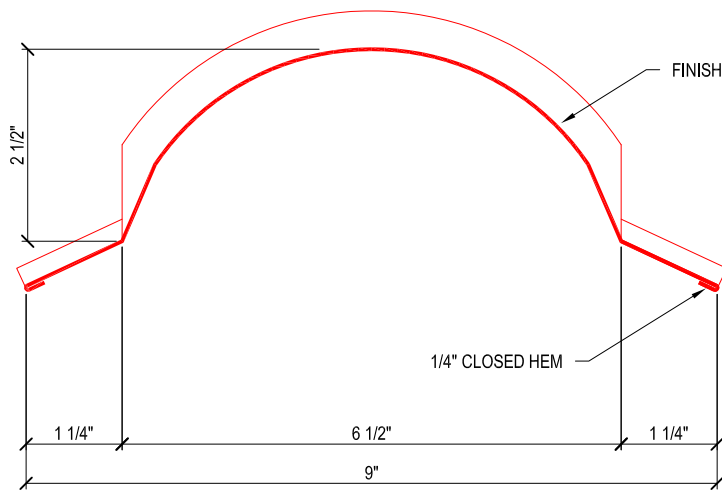

RIDGE CAP
 6'-6" LENGTH (6'-3" EFFECTIVE COVERAGE)
 SAME COLOR AS "ECOMETALS" PANEL

COPYRIGHT © ECOMETALS

ECOMETALS Co.
 (347) 625-7545
 info@ecometals.net

Title

VENTED RIDGE CAP DETAIL

RIDGE CAP
6'-6" LENGTH (6'-3" EFFECTIVE COVERAGE)
SAME COLOR AS "ECOMETALS" PANEL

COPYRIGHT © ECOMETALS

ECOMETALS Co.
(347) 625-7545
info@ecometals.net

Title

VENTED RIDGE CAP DETAIL

RIDGE/HIP CAP
 6'-6" LENGTH (6'-3" EFFECTIVE COVERAGE)
 SAME COLOR AS "ECOMETALS" PANEL

COPYRIGHT © ECOMETALS